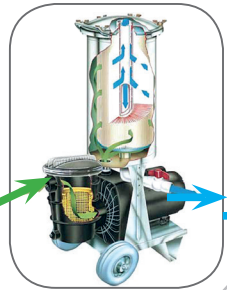

The Quick Vac' Filter comes complete with stainless steel tank, filter cartridge, trolley and high pressure pump, 25m floating hose, 3m power cable, universal hose adapter, and a 48 cm Fairlock mop head.

How the Quick Vac' Filter is environmentally friendly?

The Quick Vac' Filter, filters water directly into its tank and then returns clean and clear water back to the pool, This avoids wasting water.

*See our terms and conditions

TECHNICAL DATA	Quick Vac' filter level 1	Quick Vac' filter level 2	Quick Vac' filter level 3
Suction power	20 m3/h	20 m3/h	20 m3/h
Cleaning surface	Up to 300 m ²	Up to 500 m ²	Up to 700 m ²
Cable length	3 m	3 m	3 m
Weight (out of water)	35 kg	45 kg	55 kg
Pump (wattage)	736	736	736
Filtration (microns)	Pleated cartridge 10 μ	Pleated cartridge 10 μ	Pleated cartridge 10 μ
Filtration capacity	6 kg of sand	12 kg of sand	18 kg of sand
Chassis/trolley	Stainless steel	Stainless steel	Stainless steel
Alimentation	220 V	220 V	220 V